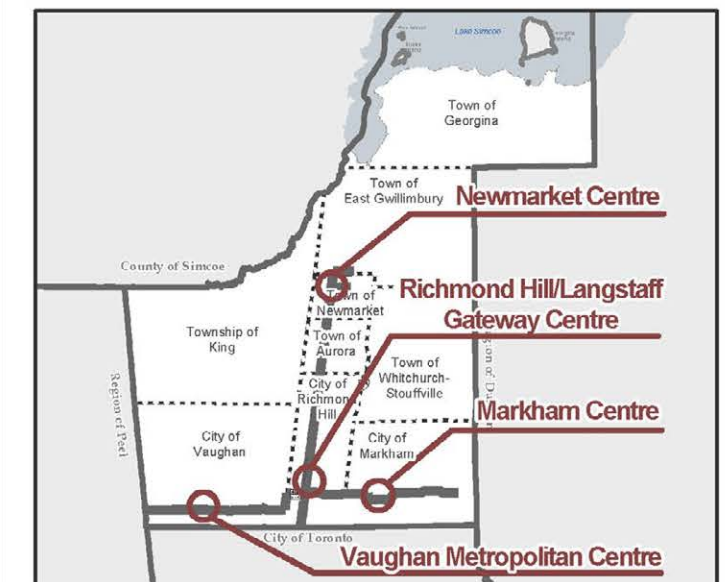

## Newmarket Centre

- Urban Growth Centre\*
- Parcels

\*Provincial delineation

Produced by: The Regional Municipality of York, Planning and Economic Development Branch, Corporate Services Department, 2022  
 Data: The Regional Municipality of York, The Regional Municipalities of Durham and Peel, County of Simcoe, City of Toronto  
 Queen's Printer for Ontario 2003-2022  
 Based on best available data and may contain minor errors or omissions.

# York Region Urban Growth Centres

## Richmond Hill/Langstaff Gateway Centre

-  Urban Growth Centre\*
-  Parcels
- Provincial Highways**
-  Existing
- Municipal Boundaries**
-  Local Municipal Boundary
- \*Provincial delineation

Produced by: The Regional Municipality of York  
 Planning and Economic Development Branch, Corporate Services Department, 2022  
 Data: The Regional Municipality of York, The Regional Municipalities of Durham and Peel,  
 County of Simcoe, City of Toronto  
 Queen's Printer for Ontario 2003-2022  
 Based on best available data and may contain minor errors or omissions.