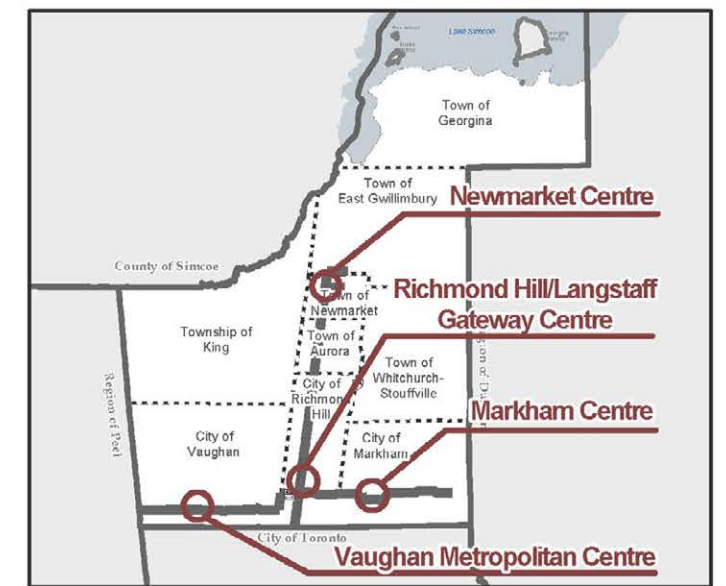

York Region Urban Growth Centres

Vaughan Metropolitan Centre

- Urban Growth Centre
- Parcels

Provincial Highways

- Existing

*Provincial delineation

Produced by: The Regional Municipality of York
Planning and Economic Development Branch, Corporate Services Department, 2022
Data: The Regional Municipality of York, The Regional Municipalities of Durham and Peel,
County of Simcoe, City of Toronto
Queen's Printer for Ontario 2003-2022
Based on best available data and may contain minor errors or omissions.