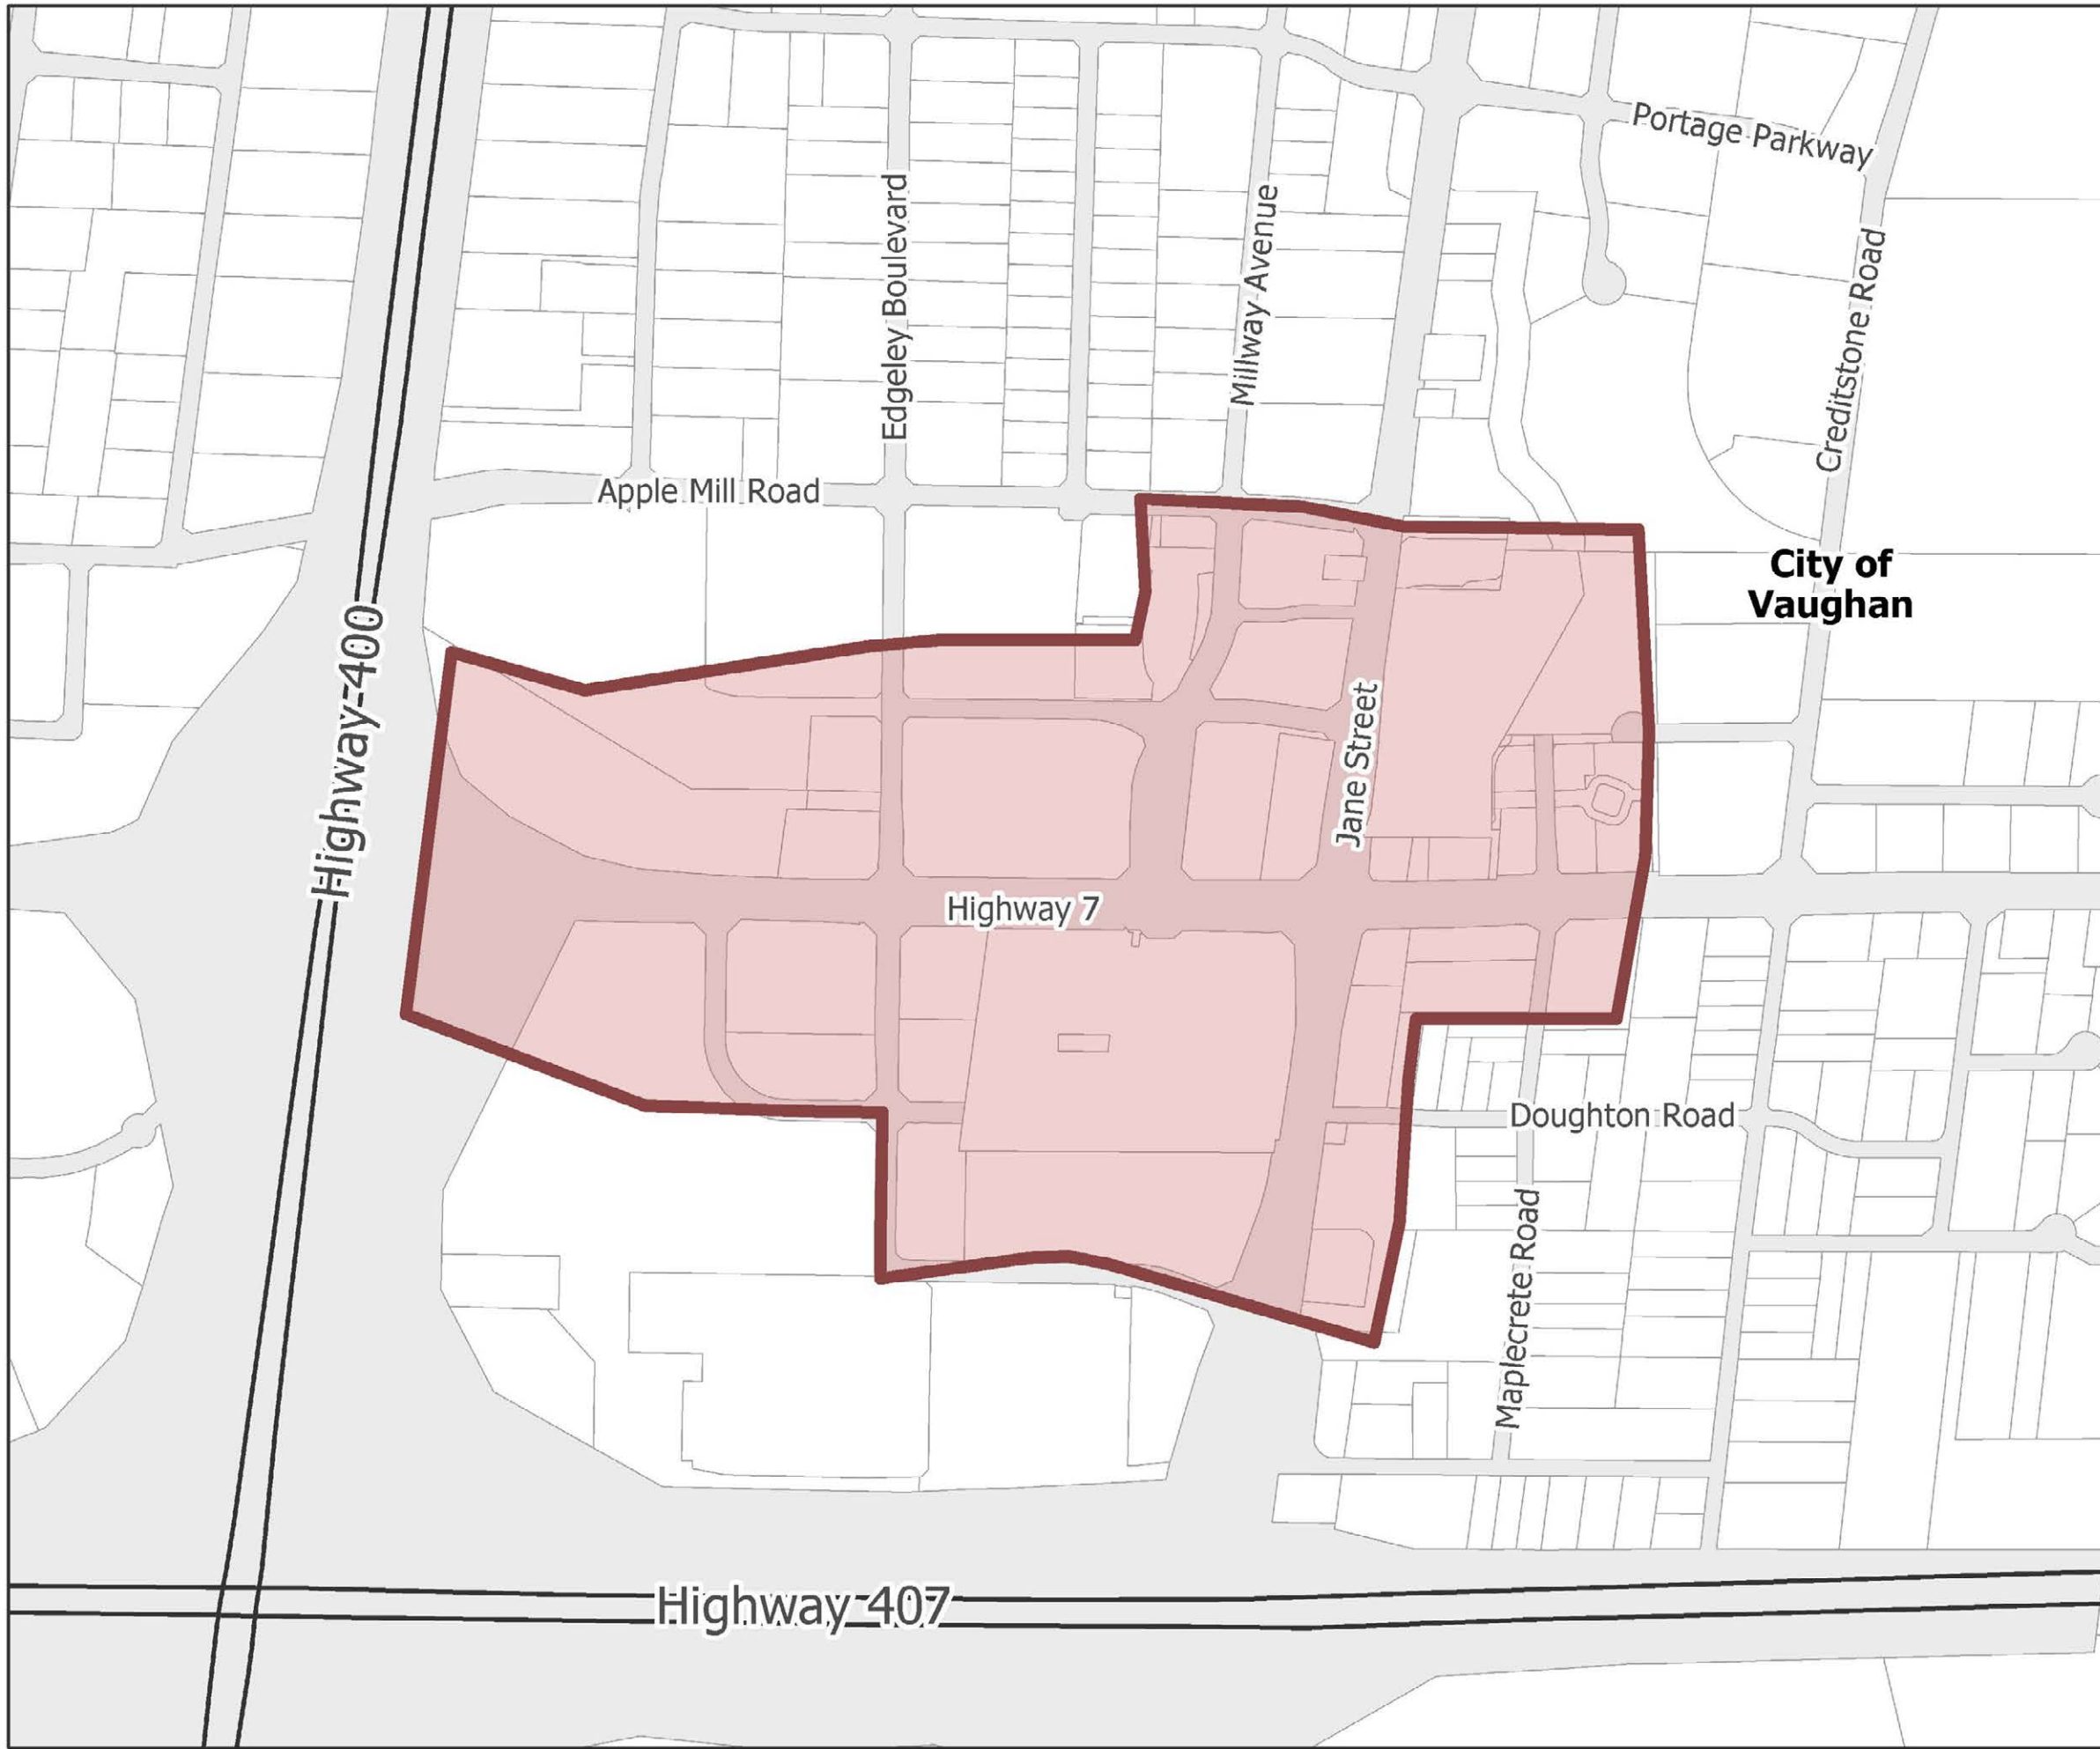

York Region Urban Growth Centres

Vaughan Metropolitan Centre

- Urban Growth Centre
- Parcels

Provincial Highways

- Existing

*Provincial delineation

Produced by: The Regional Municipality of York
Planning and Economic Development Branch, Corporate Services Department, 2022
Data: The Regional Municipality of York, The Regional Municipalities of Durham and Peel,
County of Simcoe, City of Toronto
Queen's Printer for Ontario 2003-2022
Based on best available data and may contain minor errors or omissions.