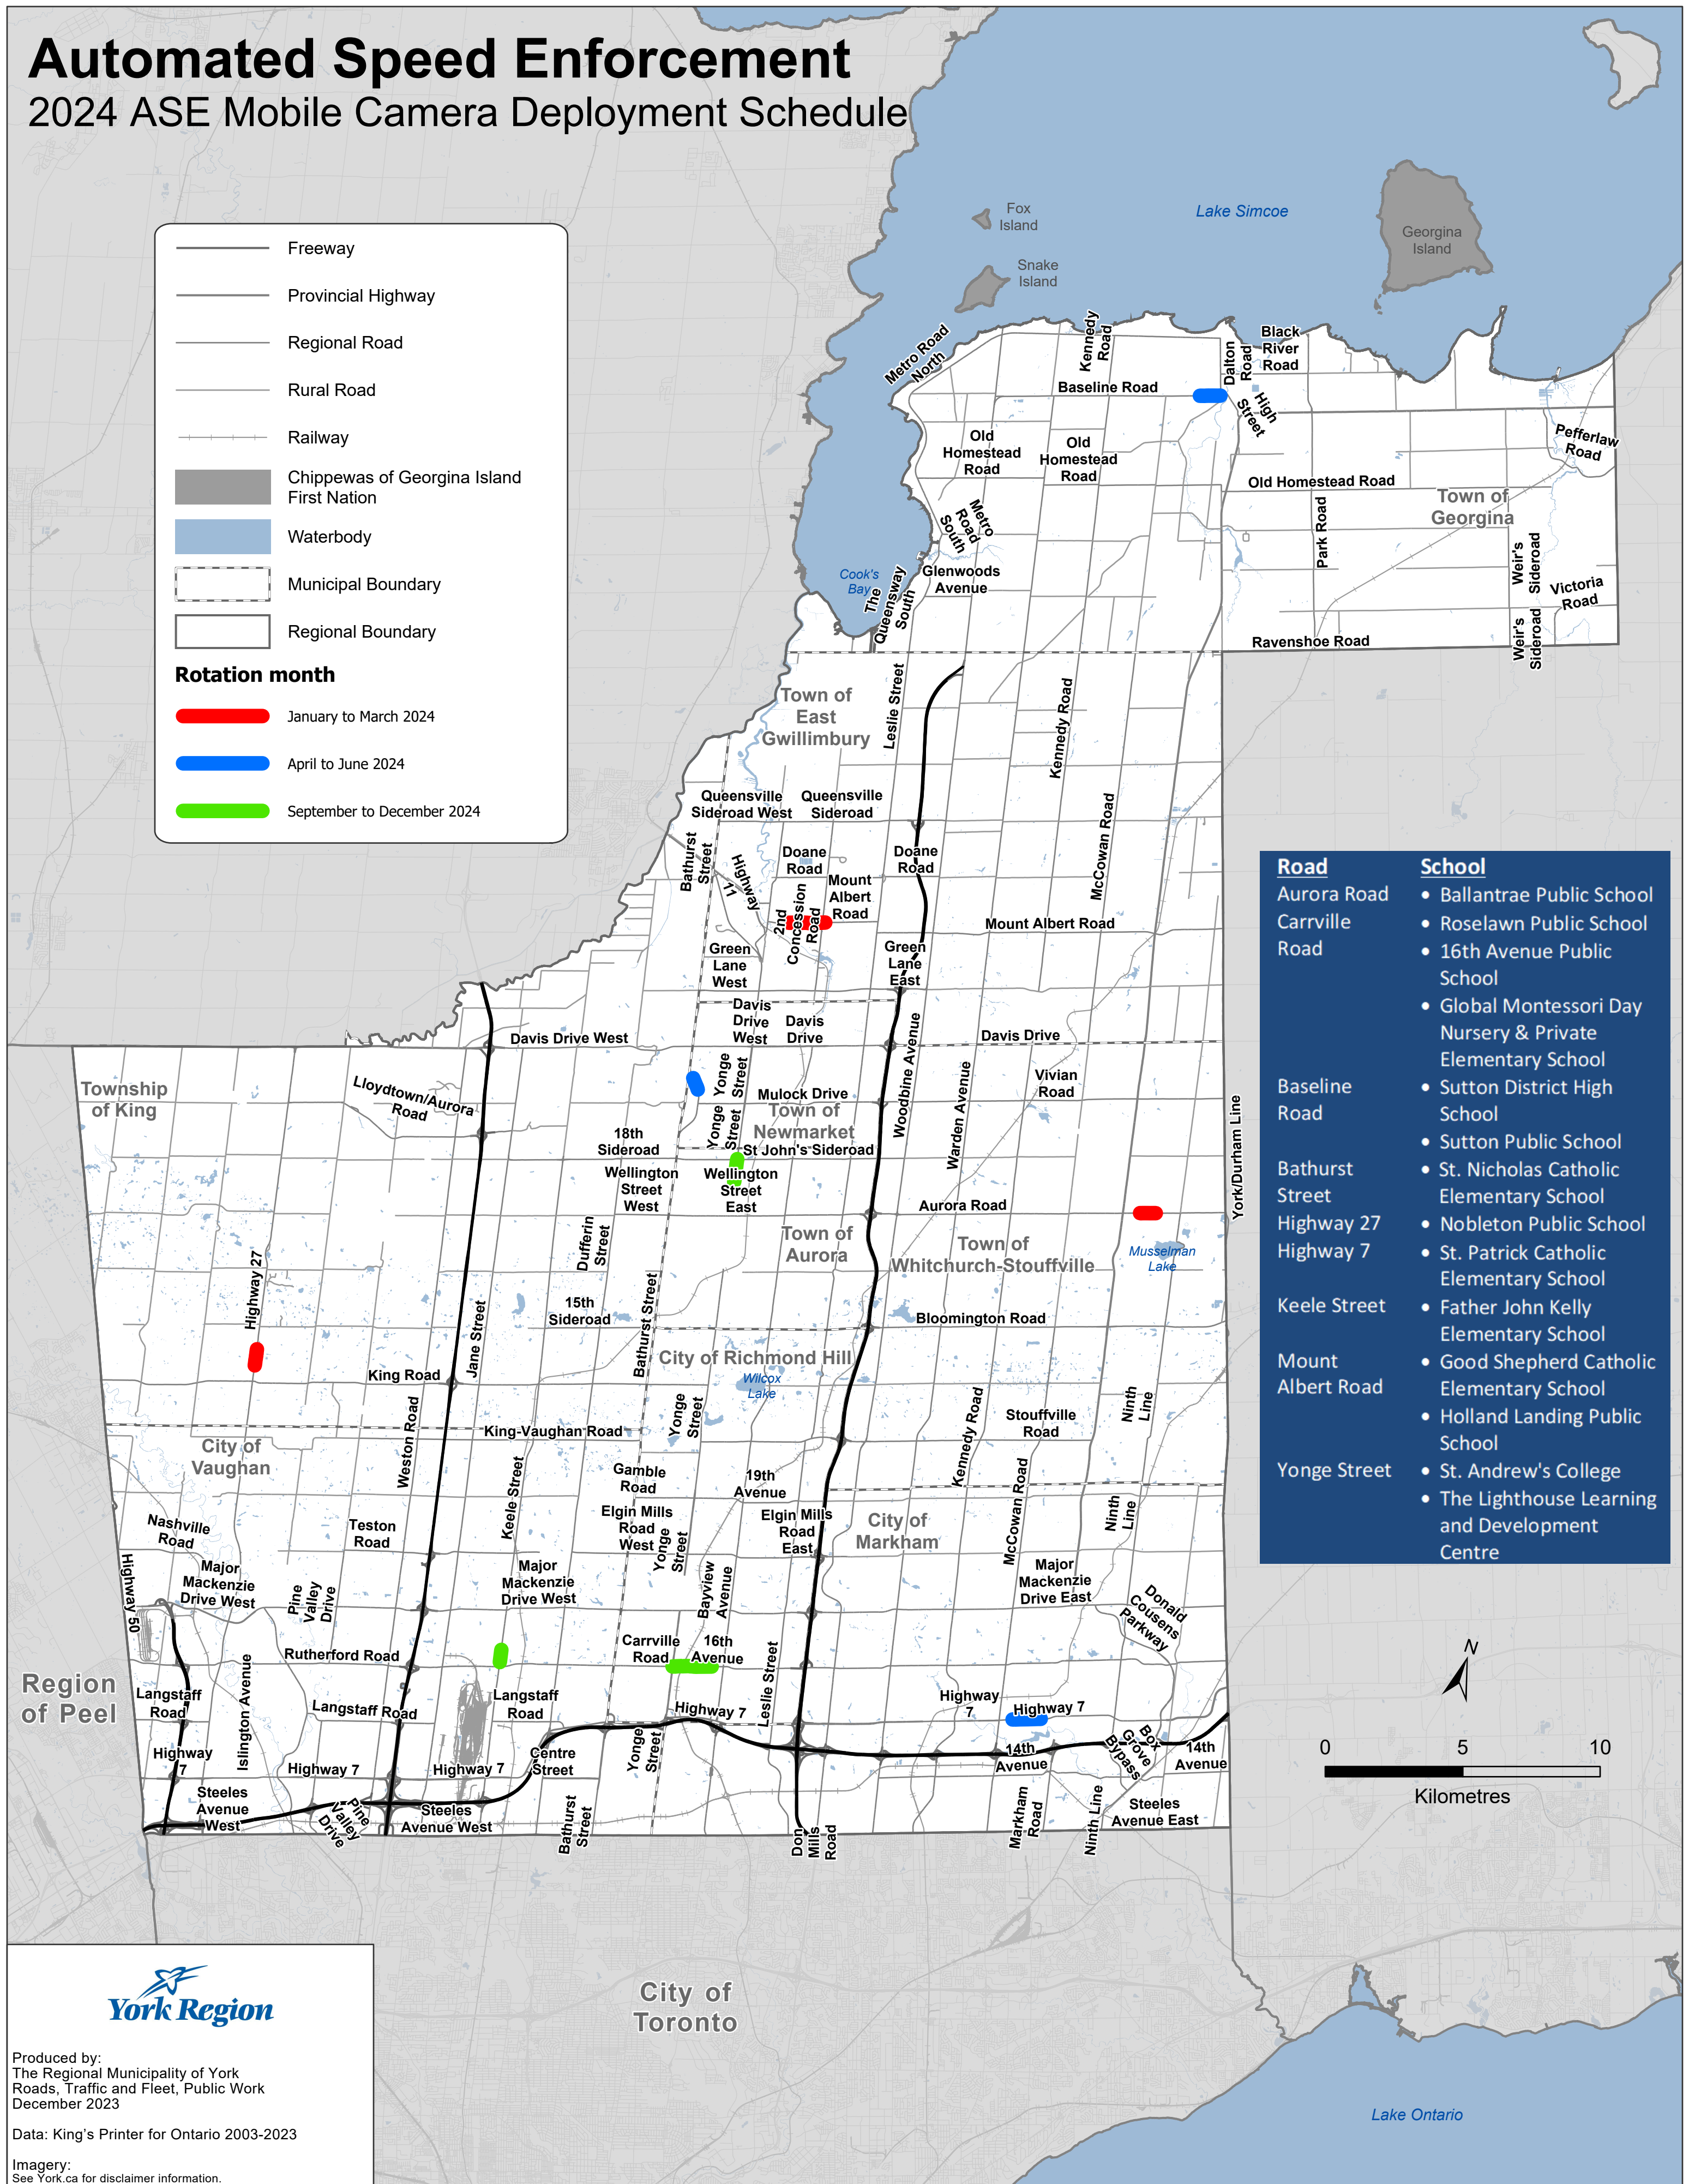

Automated Speed Enforcement

2024 ASE Mobile Camera Deployment Schedule

— Freeway
 — Provincial Highway
 — Regional Road
 — Rural Road
 — Railway
 ■ Chippewas of Georgina Island First Nation
 ■ Waterbody
 - - - Municipal Boundary
 - - - Regional Boundary

Rotation month

■ January to March 2024
 ■ April to June 2024
 ■ September to December 2024

Road	School
Aurora Road	• Ballantrae Public School
Carrville Road	• Roselawn Public School
Green Lane West	• 16th Avenue Public School
Davis Drive West	• Global Montessori Day Nursery & Private Elementary School
Baseline Road	• Sutton District High School
Bathurst Street	• Sutton Public School
Highway 27	• St. Nicholas Catholic Elementary School
Highway 7	• Nobleton Public School
Keele Street	• St. Patrick Catholic Elementary School
Mount Albert Road	• Father John Kelly Elementary School
Yonge Street	• Good Shepherd Catholic Elementary School
	• Holland Landing Public School
	• St. Andrew's College
	• The Lighthouse Learning and Development Centre

Produced by:
The Regional Municipality of York
Roads, Traffic and Fleet, Public Work
December 2023

Data: King's Printer for Ontario 2003-2023

Imagery:
See York.ca for disclaimer information.