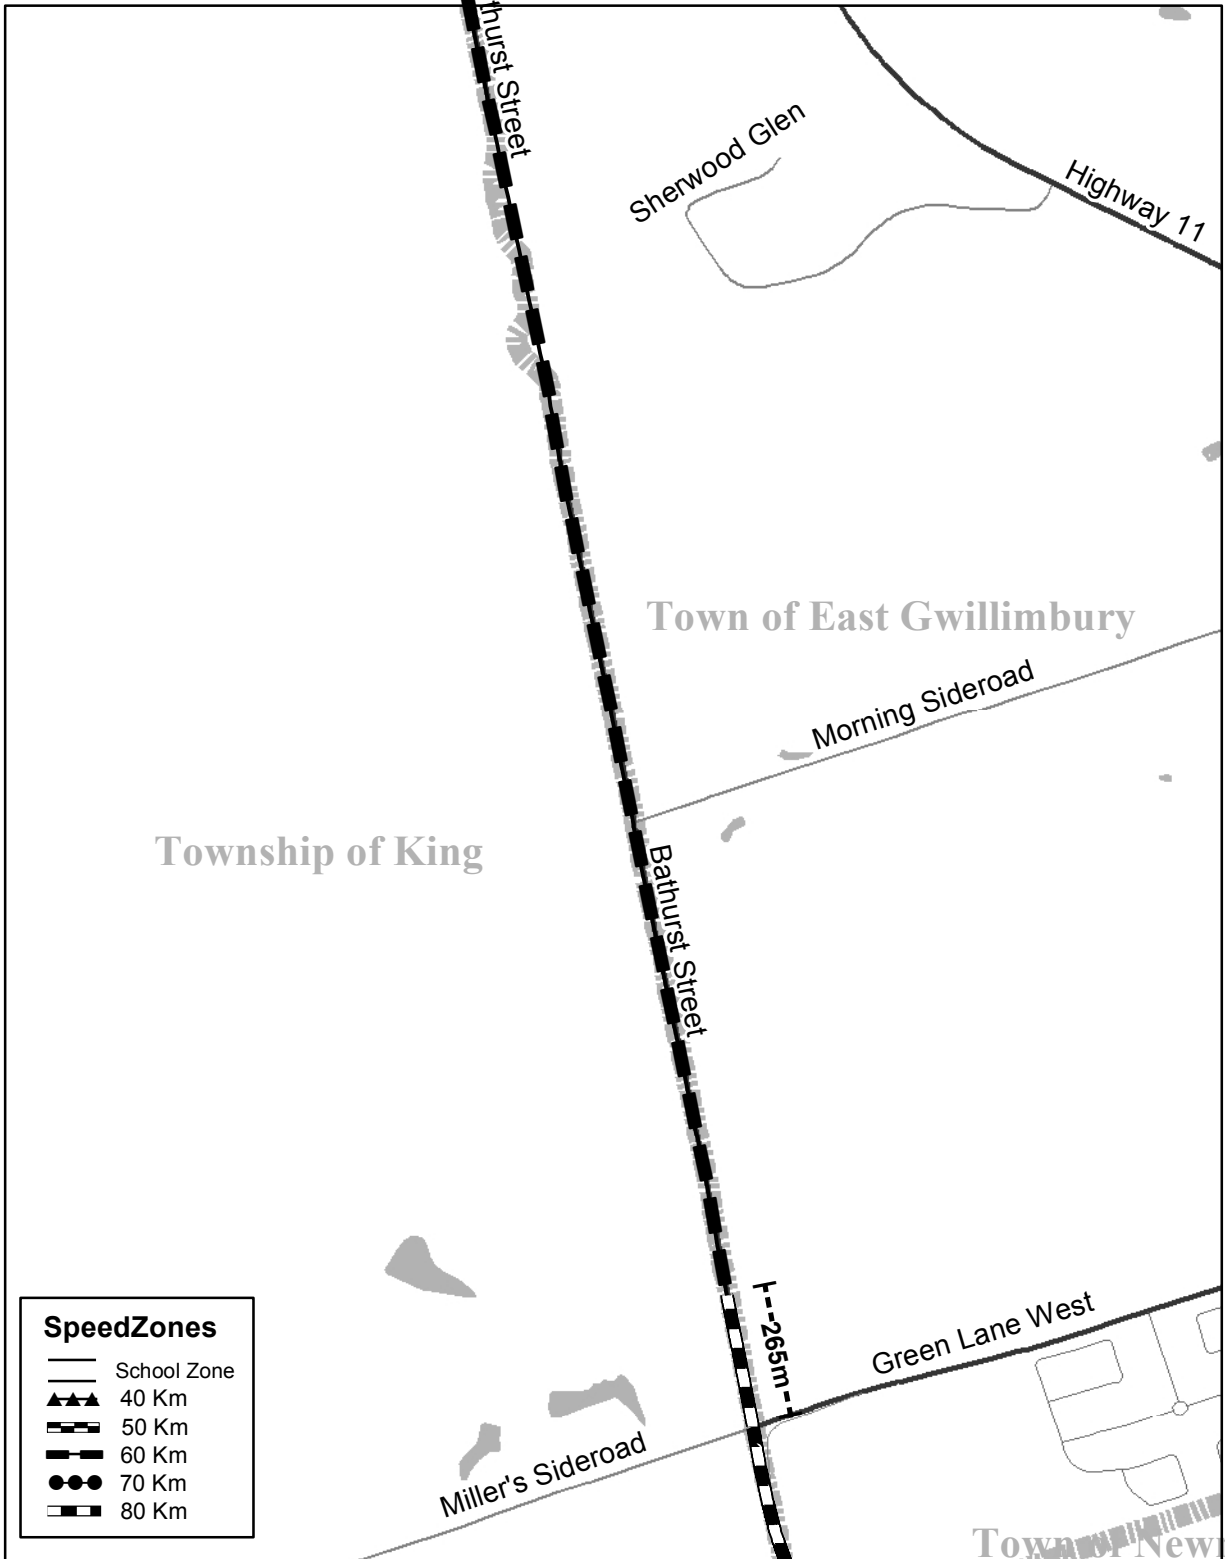

Regional Road #38

Speed Zones	
	School Zone
	40 Km
	50 Km
	60 Km
	70 Km
	80 Km

Speed Limits

Schedule A

Regional Road #38

SpeedZones	
	School Zone
	40 Km
	50 Km
	60 Km
	70 Km
	80 Km

Regional Road #38

Regional Road #38