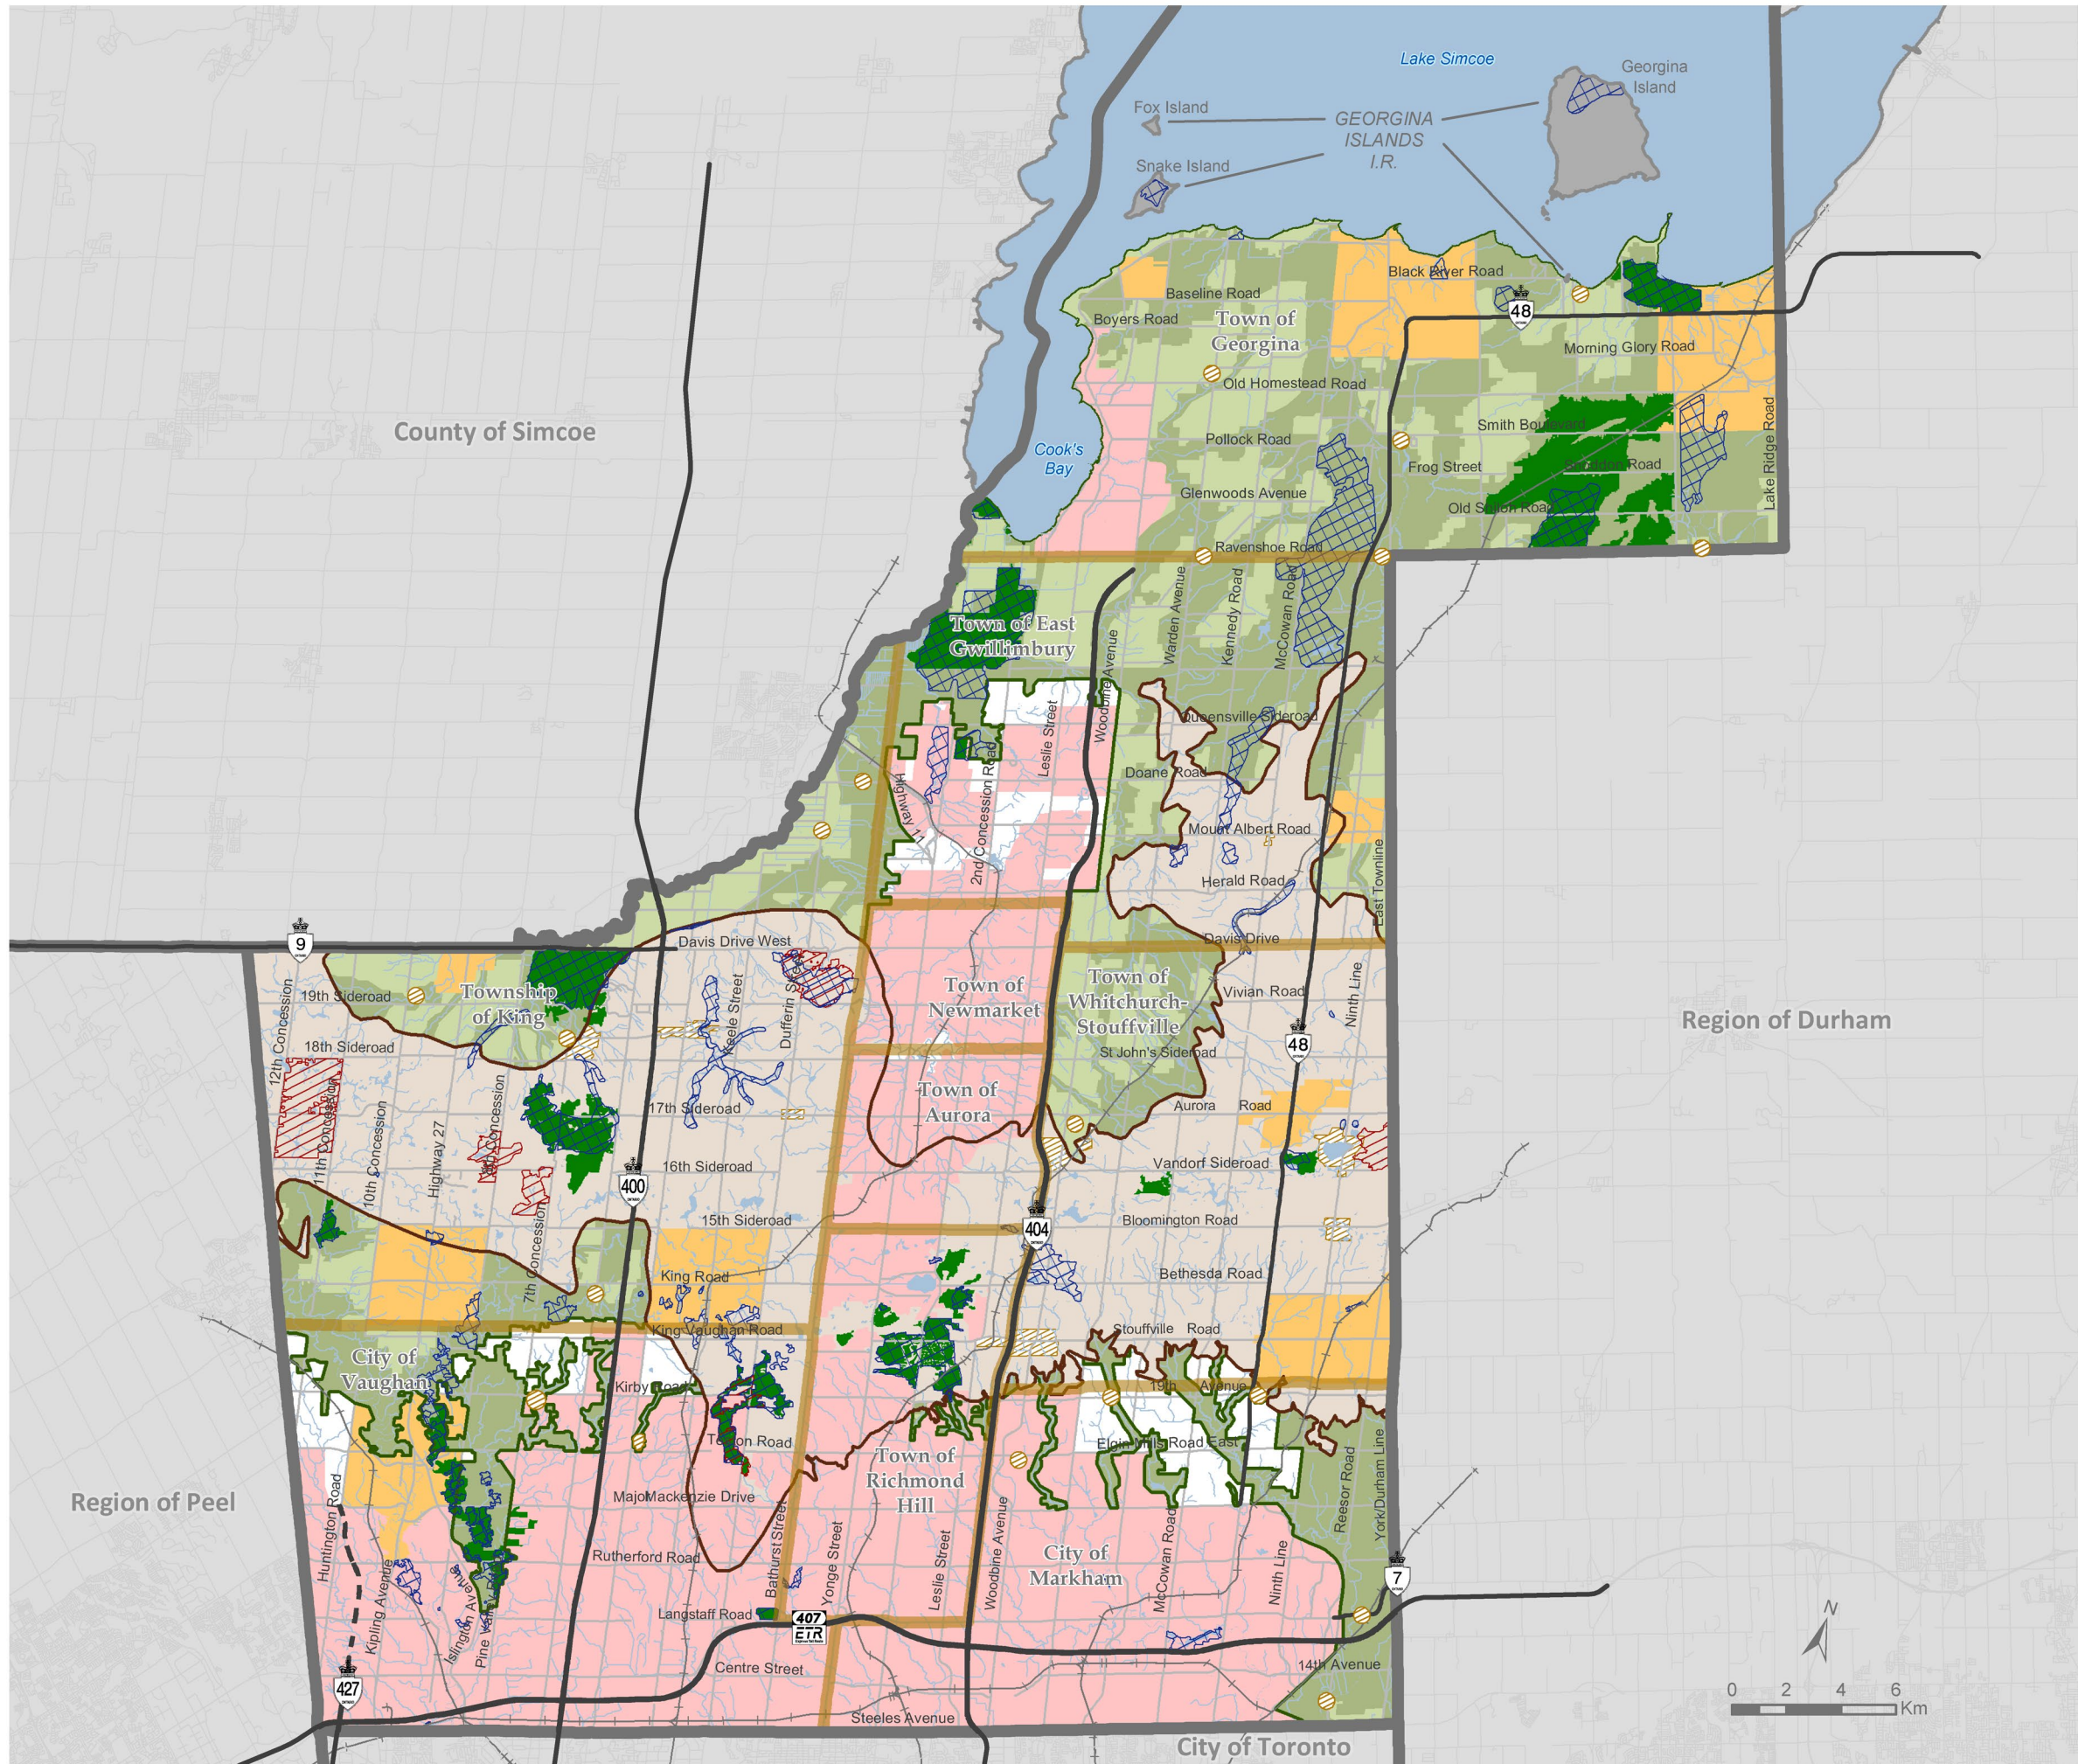

## ENVIRONMENTALLY SIGNIFICANT AREAS and AREAS OF NATURAL and SCIENTIFIC INTEREST

-  Environmentally Significant Area
  -  Earth Science Areas of Natural and Scientific Interest
    - Provincial and Regional\* Approved
  -  Life Science Areas of Natural and Scientific Interest
    - Provincial and Regional\* Approved
  -  Urban Areas
  -  Towns and Villages
- Greenbelt Plan**
-  Greenbelt Plan Boundary
  -  Protected Countryside/ Hamlet
  -  Natural Heritage System
- Oak Ridges Moraine Conservation Plan (ORMCP)**
-  ORMCP Boundary
  -  ORMCP Area
  -  Hamlet
- Provincial Highways**
-  Controlled Access Highways
  -  Controlled Access Highways (Under Construction)
  -  Other Provincial Highways
- Municipal Boundaries**
-  Regional Municipal Boundary
  -  Local Municipal Boundary

\* Excludes Regionally Significant Earth Science ANSI's that are not on the Oak Ridges Moraine

Produced by: The Regional Municipality of York  
 Corporate Services Department, Planning and Economic Development Branch  
 © Copyright, The Regional Municipality of York, December 2018  
 © Copyright, The Regional Municipalities of Durham and Peel, County of Simcoe, City of Toronto  
 © Queen's Printer for Ontario 2003-2018, Includes Greenbelt and Oak Ridges Moraine Boundaries and Water Features