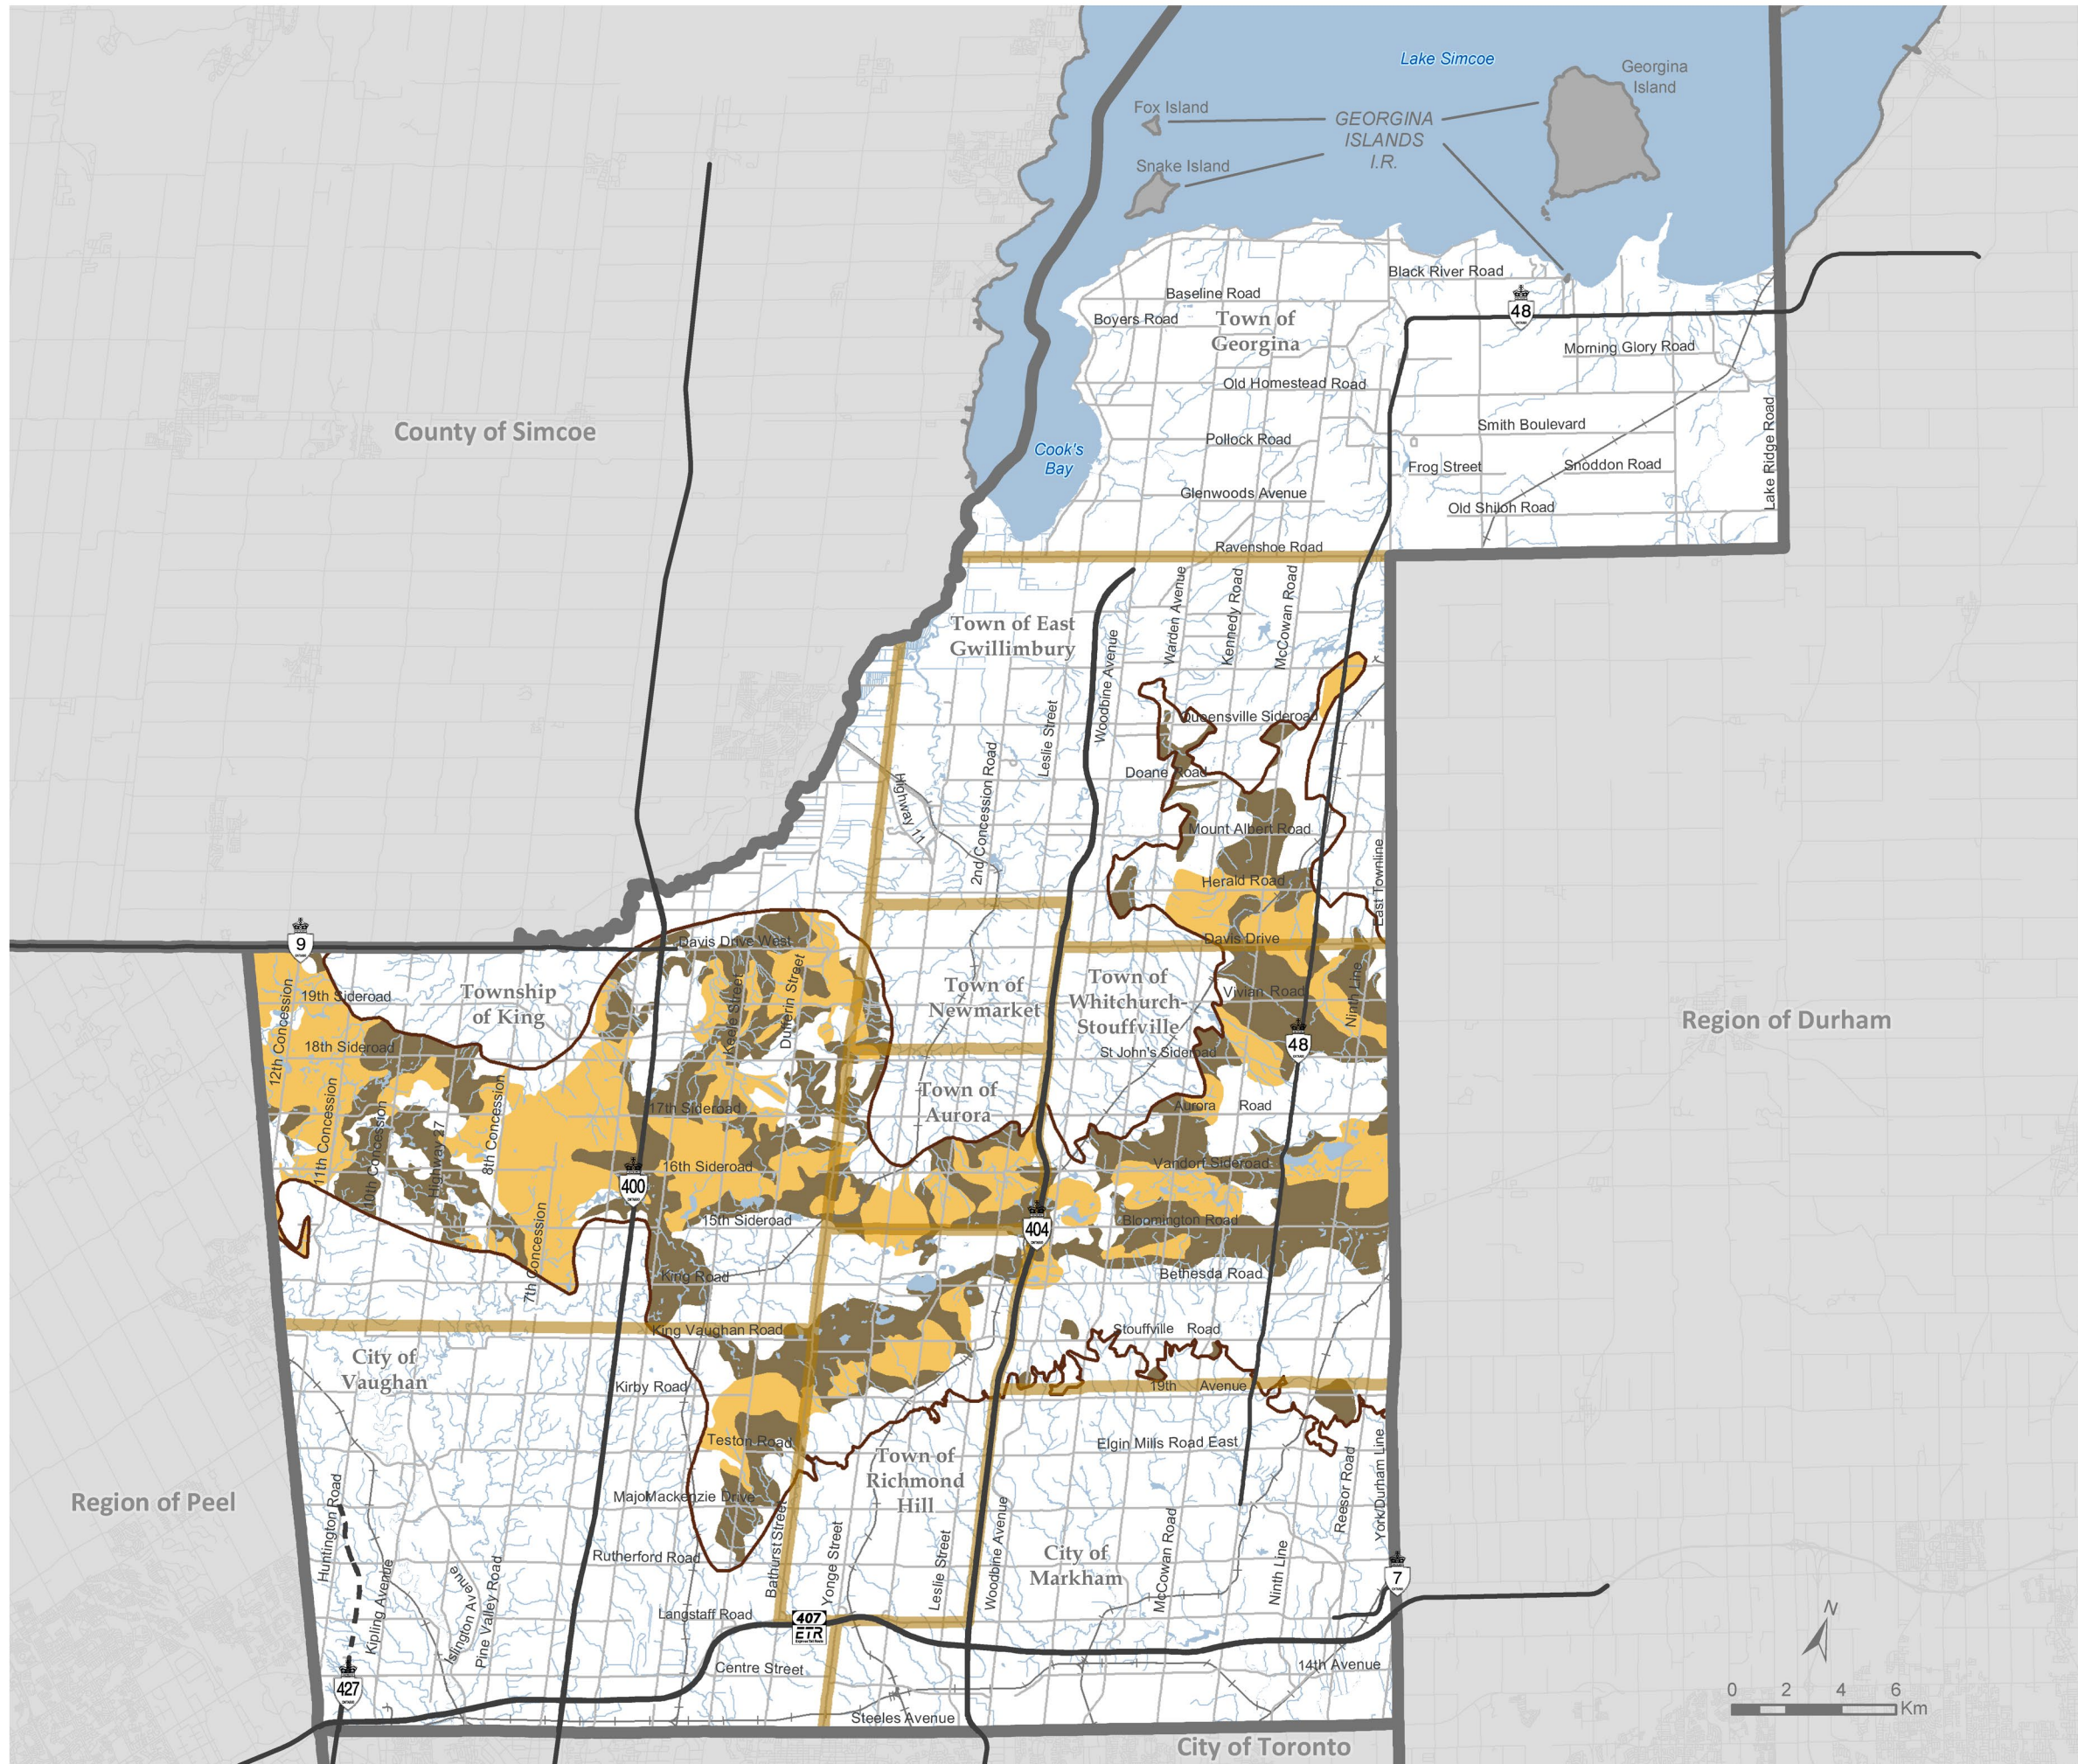

Figure 1

OAK RIDGES MORaine LANDFORM CONSERVATION AREAS

Oak Ridges Moraine Conservation Plan

- Landform Conservation Area Category 1
- Landform Conservation Area Category 2
- Oak Ridges Moraine Boundary

Provincial Highways

- Controlled Access Highways
- Controlled Access Highways (Under Construction)
- Other Provincial Highways

Municipal Boundaries

- Regional Municipal Boundary
- Local Municipal Boundary

Produced by: The Regional Municipality of York
 Corporate Services Department, Planning and Economic Development Branch
 © Copyright, The Regional Municipality of York, December 2018
 © Copyright, The Regional Municipalities of Durham and Peel, County of Simcoe, City of Toronto
 © Queen's Printer for Ontario 2003-2018, Includes Greenbelt and Oak Ridges Moraine Boundaries and Water Features