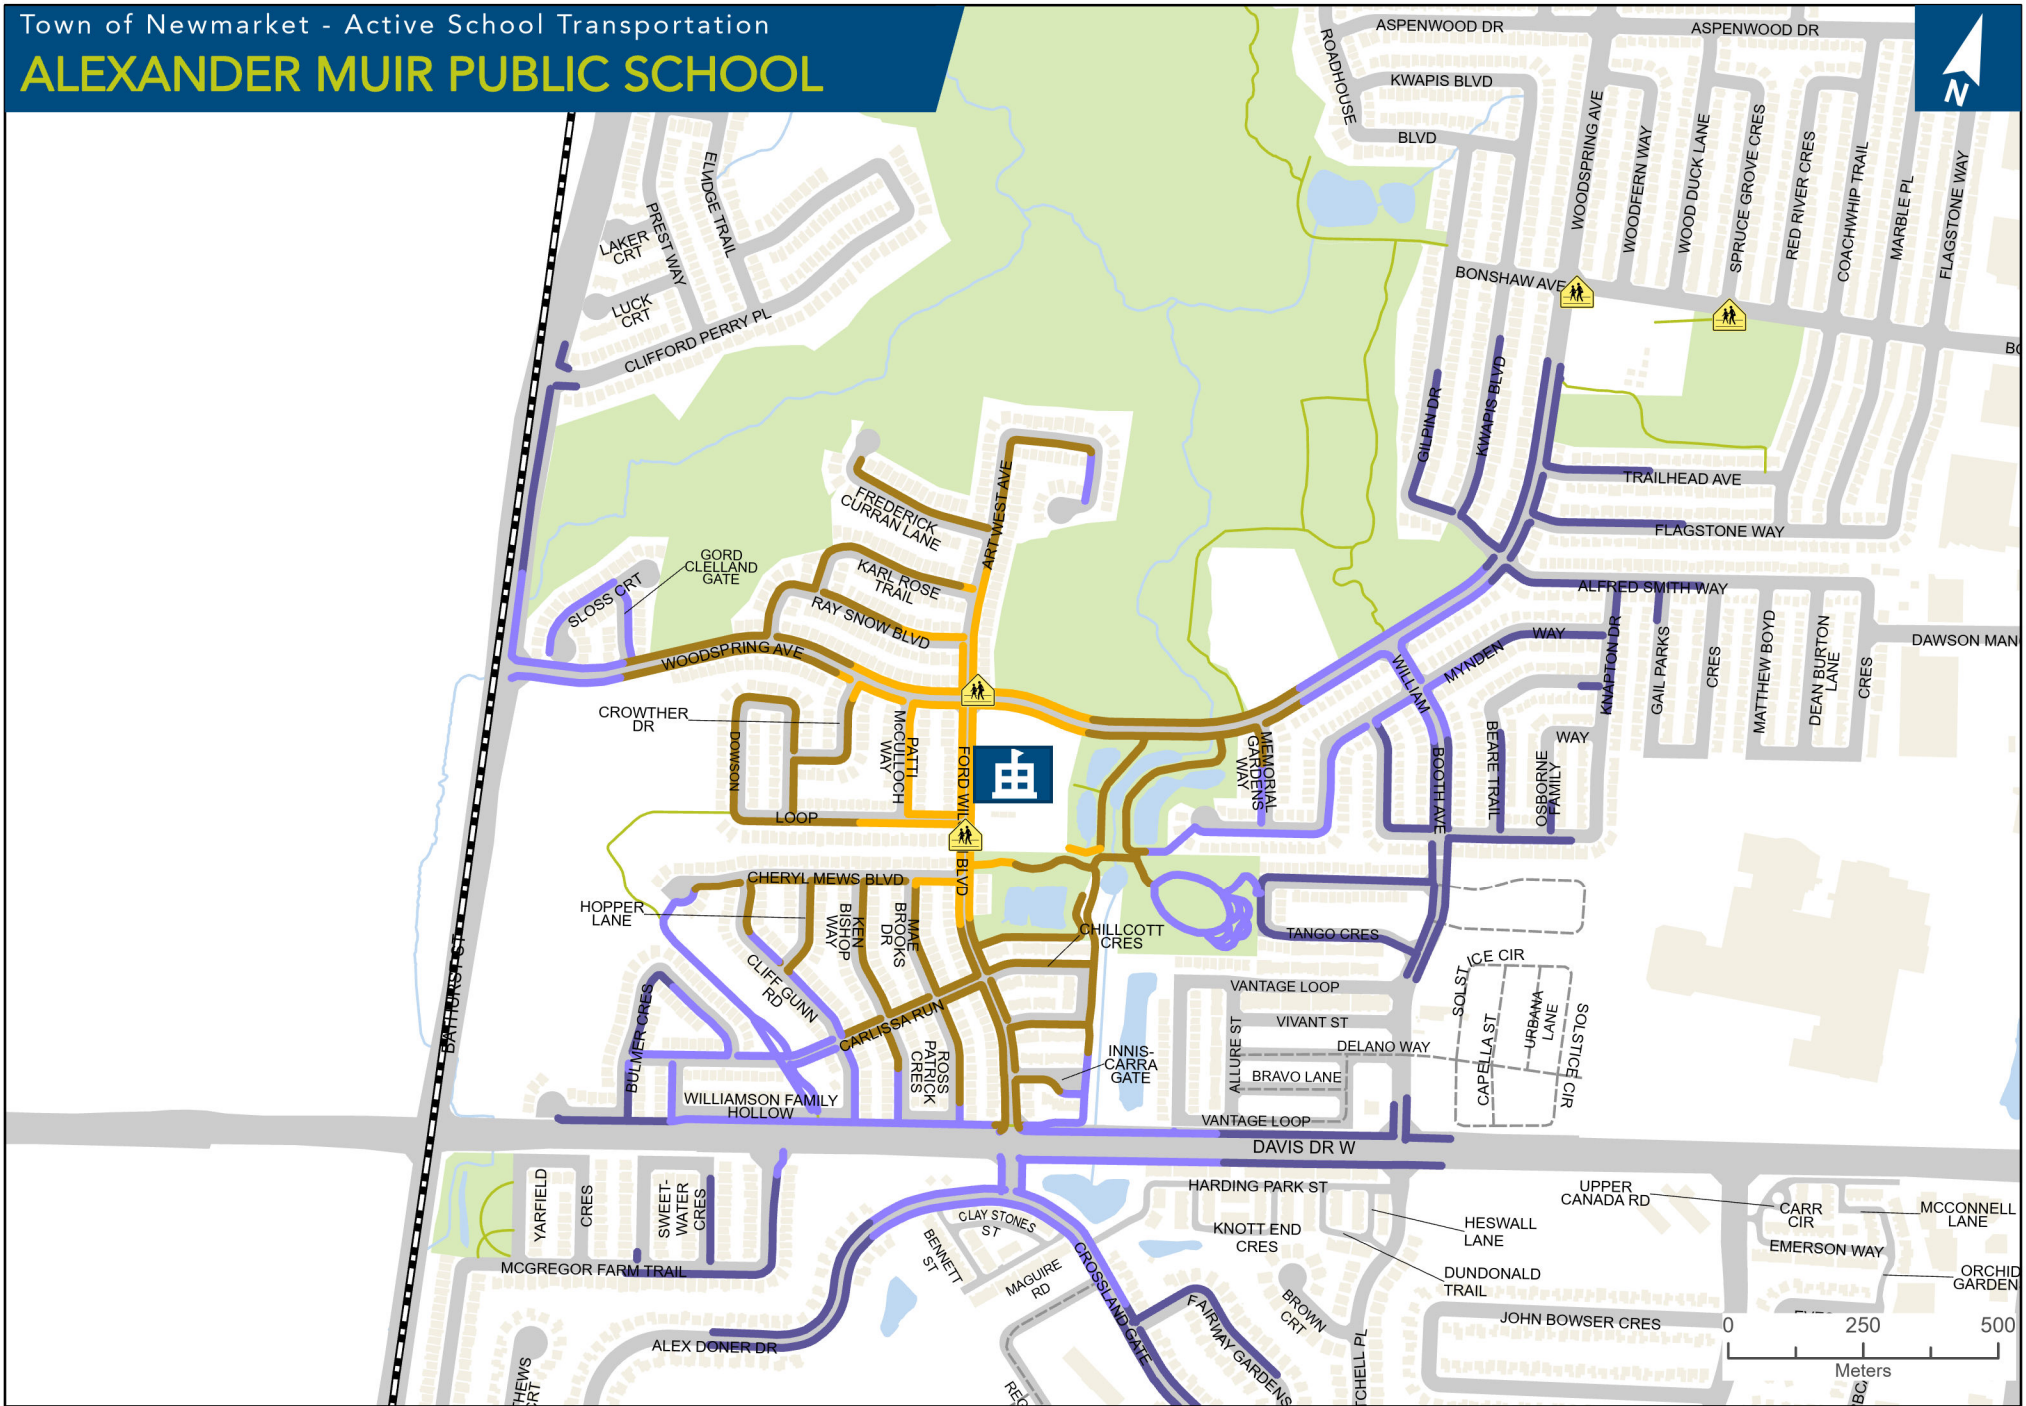

Town of Newmarket - Active School Transportation

ALEXANDER MUIR PUBLIC SCHOOL

Approximate Walk Time in Minutes (m/s)

Legend

- 0 - 5
- 5 - 10
- 10 - 15
- 15 - 20
- 🏠 Elementary School
- Future road
- Crossing guard
- Railway
- Trail
- Watercourse
- Park
- Waterbody
- Building
- Municipal boundary