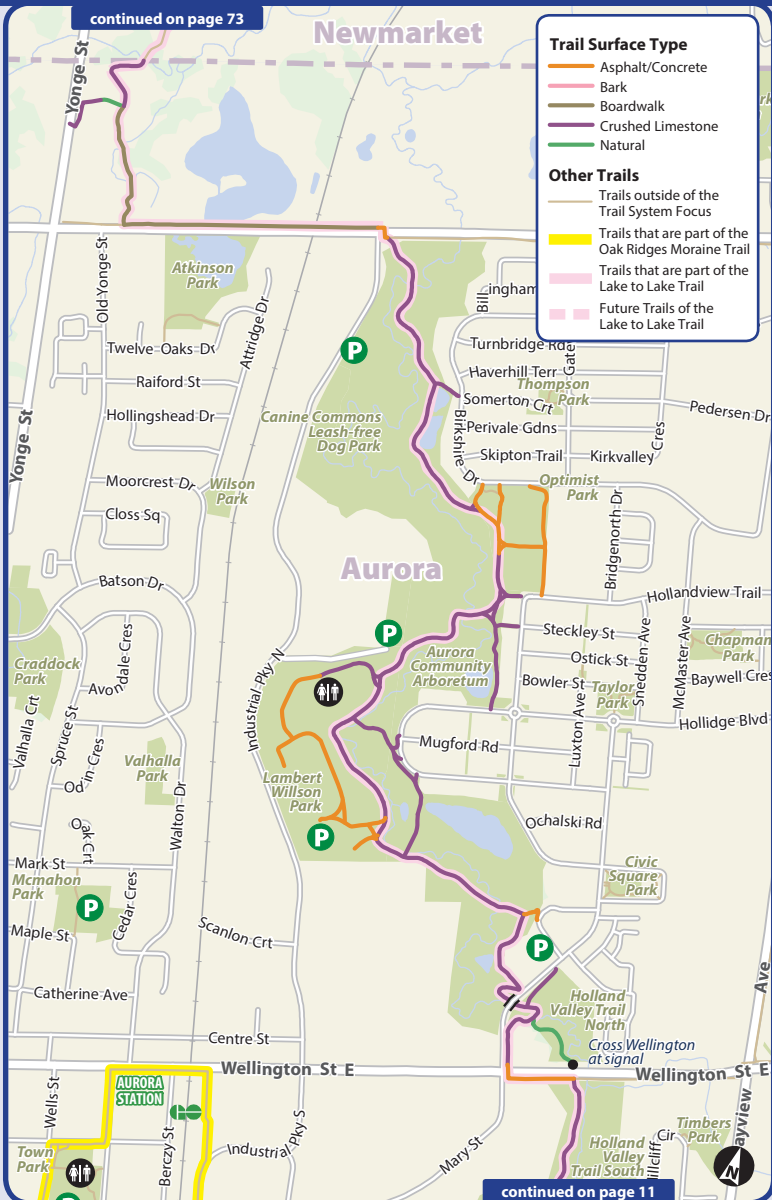

Town of Aurora Nokiidaa Trail - Aurora North

continued on page 73

Newmarket

Trail Surface Type

-  Asphalt/Concrete
-  Bark
-  Boardwalk
-  Crushed Limestone
-  Natural

Other Trails

-  Trails outside of the Trail System Focus
-  Trails that are part of the Oak Ridges Moraine Trail
-  Trails that are part of the Lake to Lake Trail
-  Future Trails of the Lake to Lake Trail

continued on page 11

0 500 m - Average walking time 8 minutes