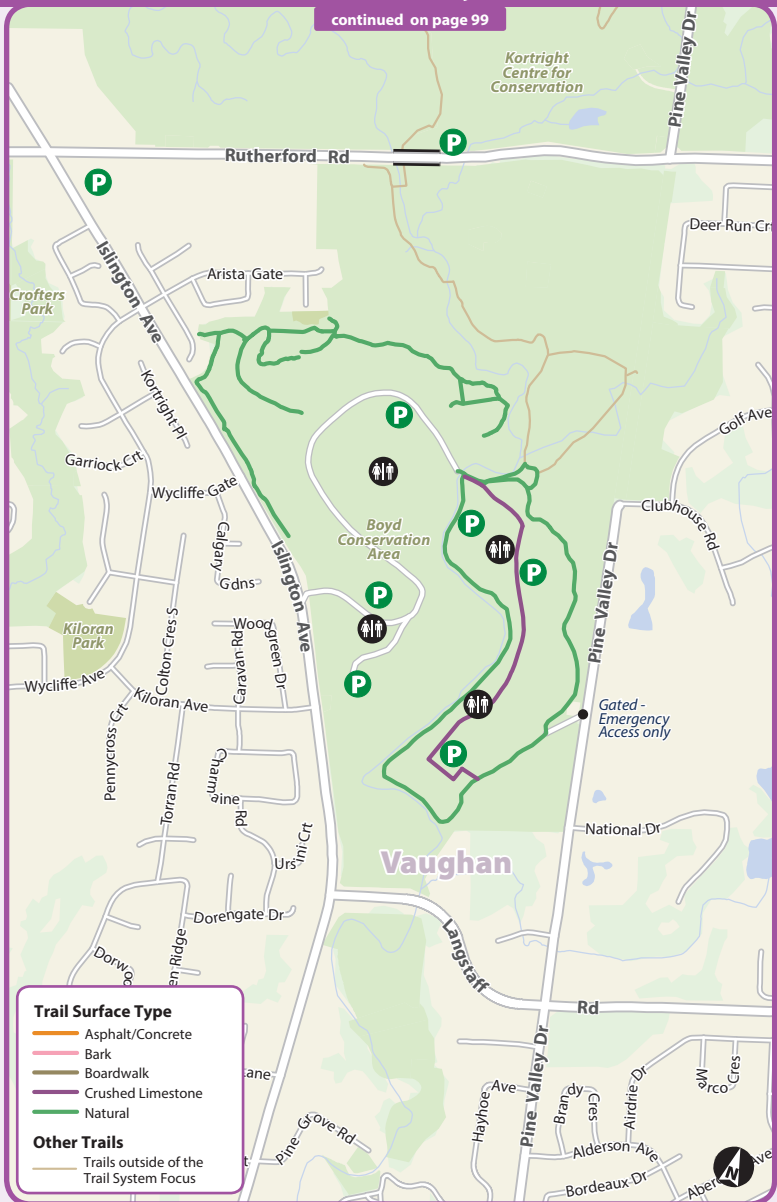

continued on page 99

0 500 m - Average walking time 8 minutes