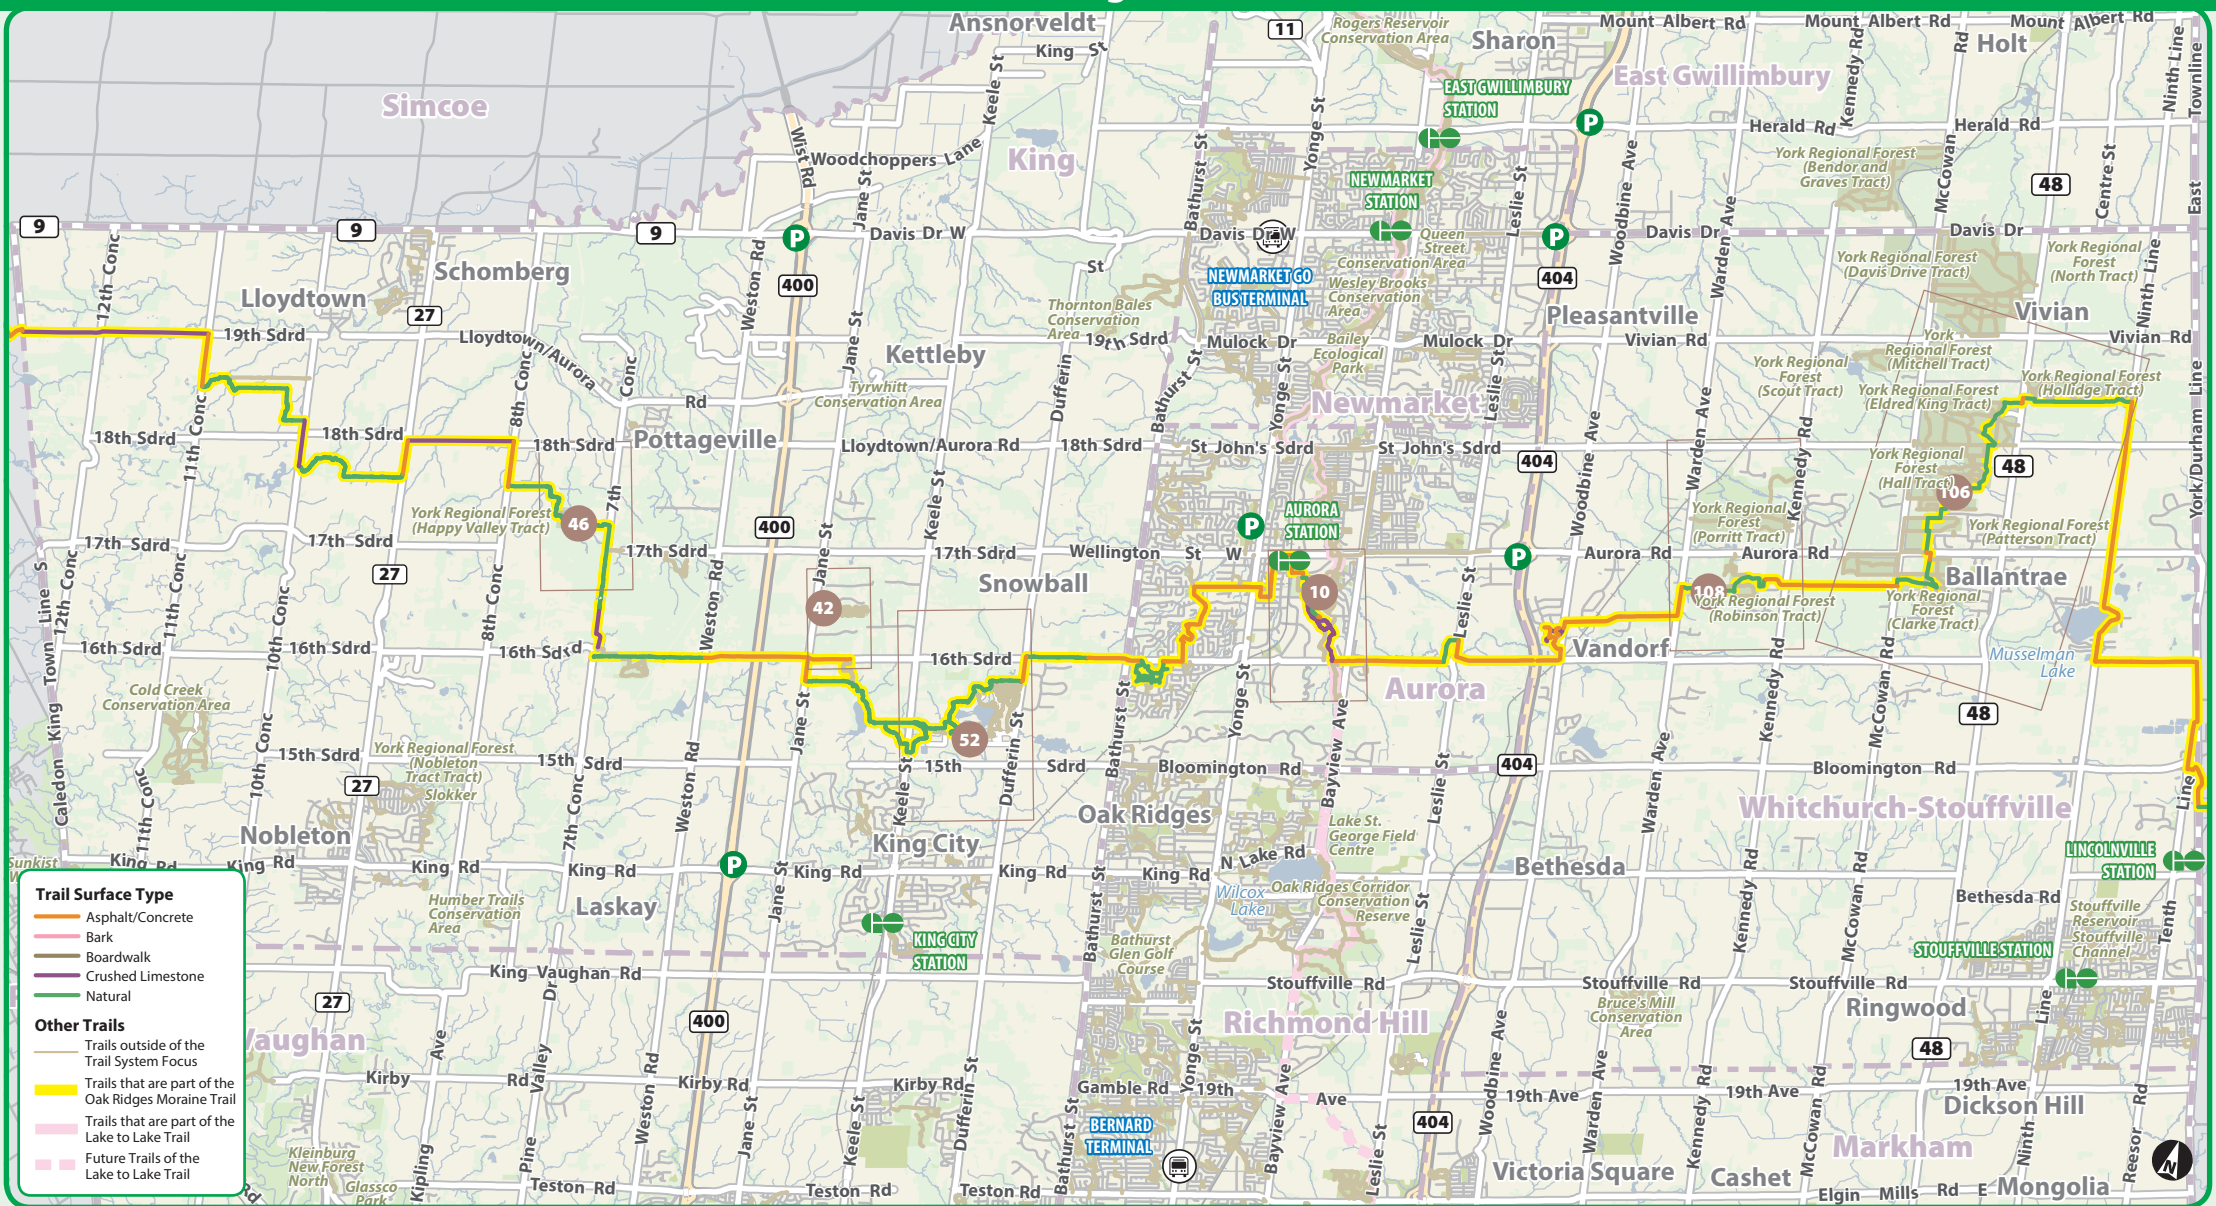

# Oak Ridges Trail

**Trail Surface Type**

- Asphalt/Concrete
- Bark
- Boardwalk
- Crushed Limestone
- Natural

**Other Trails**

- Trails outside of the Trail System Focus
- Trails that are part of the Oak Ridges Moraine Trail
- Trails that are part of the Lake to Lake Trail
- Future Trails of the Lake to Lake Trail